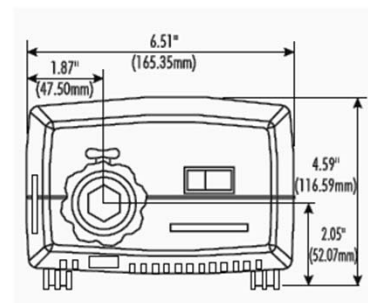

Side View

Front View

K2000 ILLUMINATOR

Features

- 1000 hour lamp life
- Patented optical design
- World's most compact unit
- Low noise/vibration
- Internal IR filter
- Easy lamp change
- Integrated handle
- Multiple unit stacking
- Base mounting capability
- Separate on/off switch
- Soft-start circuitry to improve lamp life
- Solid state intensity circuitry with slide control
- High impact polymer housing
- Optional ESD unit
- Optional iris-dimming control for constant color temperature
- Optional color filters, utilizing 25mm x 2.5mm diameter
- IEC power input connector