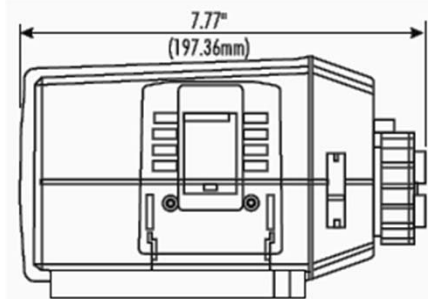

Specifications	
Relative Humidity Range:	0% to 80%; non-condensing
Input Power:	190 watts, max
Input Voltage:	100VAC, 115VAC, 220VAC, 240VAC
Lamp Types:	EKE & EKE-HC
Input Frequency:	50Hz/60Hz
Operating Temp:	0°C to 40°C (32°F to 104°F)

Side View